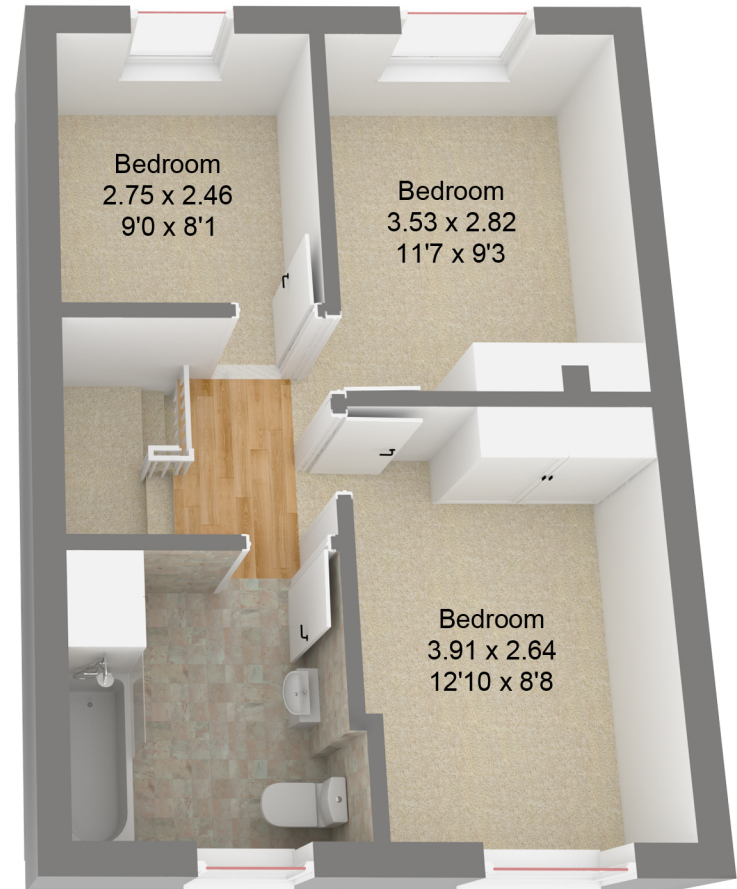

# Angel Cottage, Arundel

Approximate Gross Internal Area = 87'8 sq m / 945 sq ft

**Ground Floor**

**First Floor**